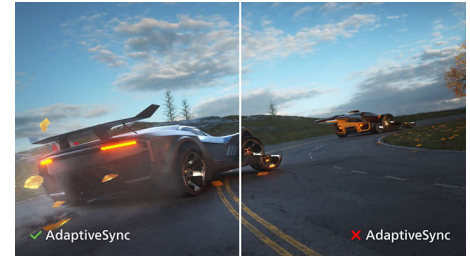

Adaptive-Sync technology

Gaming shouldn't be a choice between choppy gameplay or broken frames. Get fluid, artifact-free performance at virtually any framerate with Adaptive-Sync technology, smooth quick refresh and ultra-fast response time.