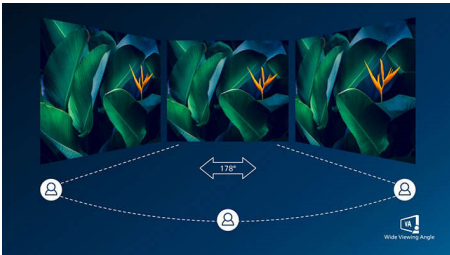

VA display

The Philips VA LED display uses an advanced multi-domain vertical alignment technology that gives you super-high static contrast ratios for extra-vivid and bright images. While standard office applications are handled with ease, it is especially suitable for photos, web browsing, films, gaming and demanding graphical applications. Its optimised pixel management technology gives you a 178/178

degree extra-wide viewing angle, resulting in crisp images.