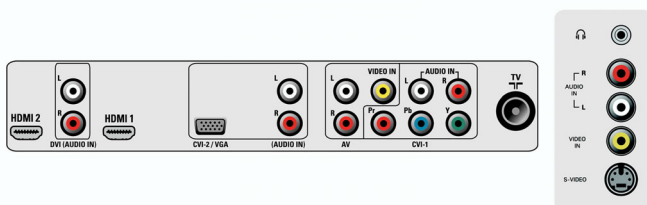

- Teletext: 10 page Smart Text
- VESA Mount: 800 x 400 mm
- Picture in Picture: Picture in graphics, Twin page text
- Teletext enhancements: 4 favourite pages, Program information Line

Sound

- Equalizer: 5-bands
- Output power (RMS): 2 x 15W
- Sound System: Virtual Dolby Surround
- Sound Enhancement: Dynamic Bass Enhancement

Loudspeakers

- Built-in speakers: 4
- Loudspeaker types: Dome tweeter

Connectivity

- AV 1: Audio L/R in, YPbPr (2fh)
- Number of AV connections: 5
- AV 2: Audio L/R in, CVBS
- AV 3: VGA PC-in, Audio L/R in, YPbPr (2Fh)
- AV 4: HDMI
- Front / Side connections: Audio L/R in, CVBS in, Headphone Out, S-video in
- AV 5: HDMI
- Other connections: Antenna IEC75

Power

- Mains power: AC 220 - 240 V +/- 10%
- Ambient temperature: 5 °C to 40 °C
- Power consumption: 110 W Normal Operation W
- Standby power consumption: < 1 W

Accessories

- Included accessories: Table top stand, Wall mounting bracket, Power cord, Quick start guide, Remote Control, User Manual, Warranty certificate, Batteries for remote control
- Optional accessories: Floor stand

Dimensions

- Set Width: 1114 mm
- Set Height: 618 mm
- Set Depth: 103 mm
- Product weight: 25.9 kg
- Box width: 1191 mm
- Box height: 830 mm
- Box depth: 330 mm

Issue date 2023-10-05

Version: 8.0.11

EAN: 87 10895 97169 0

© 2023 Koninklijke Philips N.V.
All Rights reserved.

Specifications are subject to change without notice.
Trademarks are the property of Koninklijke Philips N.V.
or their respective owners.

www.philips.com