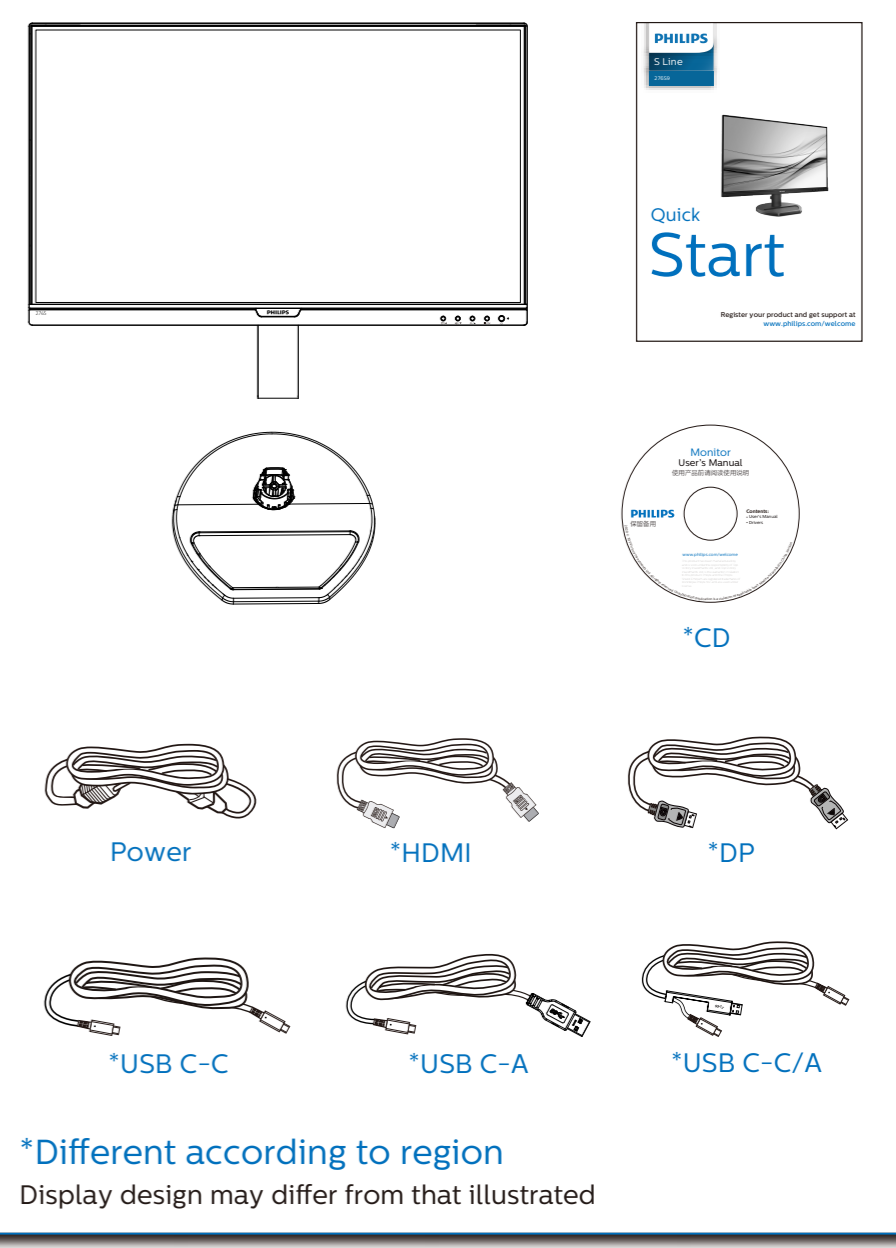

HDMI
HDMI trademark and related patents on technologies belong to their respective owners.

Specifications are subject to change without notice.
www.philips.com

PHILIPS
S Line
276S9

Quick Start

Register your product and get support at www.philips.com/welcome

*Different according to region
Display design may differ from that illustrated

1

2

USB docking (USB C-C)

USB docking (USB A-C)

3

Power icon → Monitor icon → Monitor icon

Brightness slider: 70