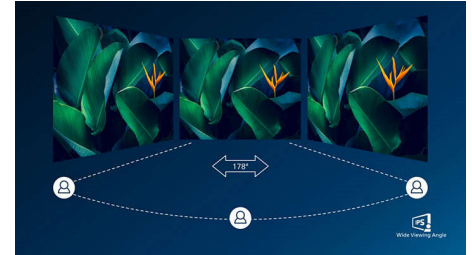

UltraNarrow Border

The new Philips displays feature ultra-narrow borders which allow for minimal distractions and maximum viewing size. Especially suited for multi-display or tiling setup like gaming, graphic design and professional applications, the ultra-narrow border display gives you the feeling of using one large display.

SmartErgoBase

The SmartErgoBase is a monitor base that delivers ergonomic display comfort and provides cable management. The base can swivel, tilt and rotate to various angles to ensure maximum comfort. The height adjustable stand guarantees the optimal viewing level, reducing the physical strains of a long workday, while cable management reduces cable clutter and keeps the workspace neat and professional.

Crystalclear images

These Philips screens deliver Crystalclear, Quad HD 2560x1440 or 2560x1080 pixel images. Utilizing high performance panels with high density pixel count, enabled by high bandwidth sources like USB-C, Displayport, HDMI, these new displays will make your images and graphics come alive. Whether you are demanding professional requiring extremely detailed information for CAD-CAM solutions, using 3D graphic applications or a financial wizard working on huge spreadsheets,

Philips displays will give you Crystalclear images.

IPS technology

IPS displays use an advanced technology which gives you extra wide viewing angles of 178/178 degree, making it possible to view the display from almost any angle - even in 90 degree Pivot mode! Unlike standard TN panels, IPS displays gives you remarkably crisp images with vivid colors, making it ideal not only for Photos, movies and web browsing, but also for professional applications which demand color accuracy and consistent brightness at all times.