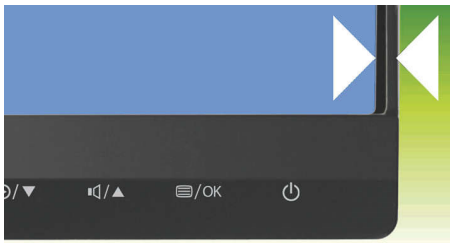

Easy to experience

- SmartImage presets for easy optimized image settings
- Built-in stereo speakers for multimedia
- Less eye fatigue with Flicker-free technology

PHILIPS

LCD monitor with USB-C docking
B Line 25" (63.4 cm), 2560 x 1440 (QHD)

258B6QUEB/56

Highlights

USB-C Docking

The new USB 3.1 Type-C cable with a slim and reversible connector, offers easy one-cable-docking. With USB 3.1 you get the fastest speeds, 20 times as fast as USB 2.0, allowing you to transfer a 4K movie in less than 60 seconds. Simplify by connecting all your peripherals to your monitor as a dock with one cable to the notebook, including high resolution video output from your PC to monitor. Additionally, USB-C even allows you to power and charge your notebook from the monitor eliminating the need for extra power cables. All your connections through one simple cable.

UltraNarrow Border

The new Philips displays feature ultra-narrow borders which allow for minimal distractions and maximum viewing size. Especially suited for multi-display or tiling setup like gaming, graphic design and professional applications, the ultra-narrow border display gives you the feeling of using one large display.

SmartErgoBase

The SmartErgoBase is a monitor base that delivers ergonomic display comfort and provides cable management. The base can swivel, tilt and rotate to various angles to ensure maximum comfort. The height adjustable stand guarantees the optimal viewing level, reducing the physical strains of a long workday, while cable management reduces cable clutter and keeps the workspace neat and professional.