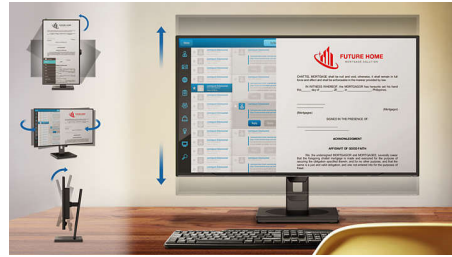

UltraNarrow Border

The new Philips displays feature ultra-narrow borders which allow for minimal distractions and maximum viewing size. Especially suited for multi-display or tiling setup like gaming, graphic design and professional applications, the ultra-narrow border display gives you the feeling of using one large display.

SmartErgoBase

The SmartErgoBase is a monitor base that delivers ergonomic display comfort and provides cable management. The base can swivel, tilt and rotate to various angles to ensure maximum comfort. The height adjustable stand guarantees the optimal viewing level, reducing the physical strains of a long workday, while cable management reduces cable clutter and keeps the workspace neat and professional.