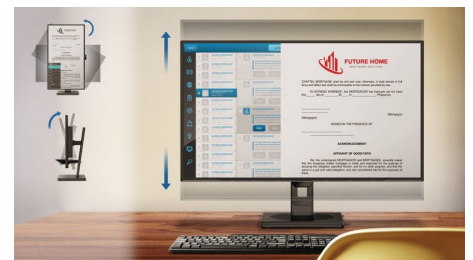

## Built-in stereo speakers

A pair of high quality stereo speakers built into a display device. It can be visible front firing, or invisible down firing, top firing, rear firing, etc depending on model and design.

## Compact Ergo Base

The Compact Ergo Base is a people-friendly Philips monitor base that tilts, pivot and height-adjusts so each user can position the monitor for maximum viewing comfort and efficiency.