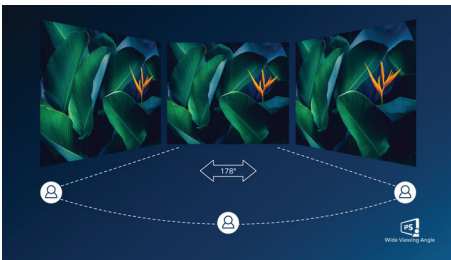

IPS technology

IPS displays use an advanced technology which gives you extra wide viewing angles of 178/178 degree, making it possible to view the display from almost any angle. Unlike standard TN panels, IPS displays gives you remarkably crisp images with vivid colors, making it ideal not only for Photos, movies and web browsing, but also for professional applications which demand color accuracy and consistent brightness at all times.