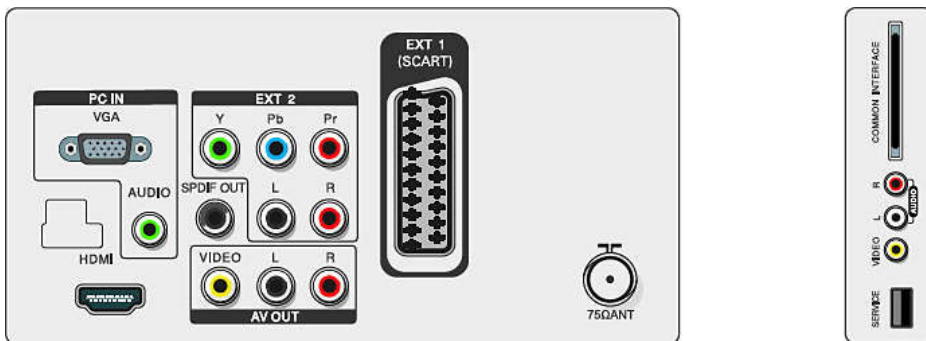

Built-in TV tuner

A television tuner built into a monitor to display television signals as well as computer data.

Remote control for TV

Remote control for TV functions

Specifications

Connectivity

- Signal Input: VGA (Analog), HDMI, PC Audio in
- Other connections: Common Interface, CVBS in, Audio L/R in, USB Service port, S/PDIF out (coaxial)
- Ext 1: SCART in
- Ext 2: YPbPr in, Audio L/R in
- Ext 3: CVBS out, Audio L/R out

Accessories

- Included accessories: Table top stand, Power cord, Quick start guide, User Manual, Remote Control, Batteries for remote control

Issue date 2024-03-25

Version: 3.2.3

EAN: 87 12581 50497 7

© 2024 Koninklijke Philips N.V.
All Rights reserved.