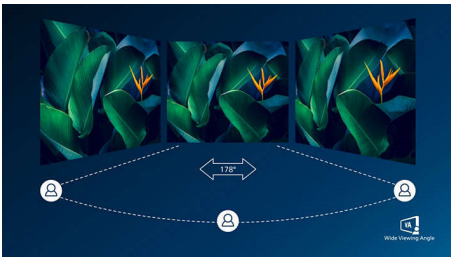

VA display

The Philips VA LED display uses an advanced multi-domain vertical alignment technology that gives you super-high static contrast ratios for extra-vivid and bright images. While standard office applications are handled with ease, it is especially suitable for photos, web browsing, films, gaming and demanding graphical applications. Its optimised pixel management technology gives you a 178/178 degree extra-wide viewing angle, resulting in crisp images.