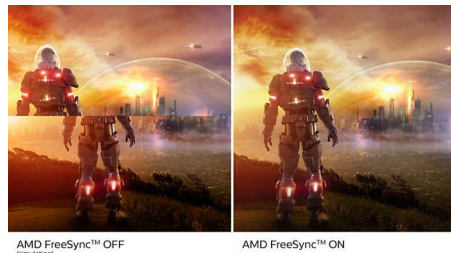

AMD FreeSync™ Premium

Gaming shouldn't be a choice between choppy gameplay or broken frames. AMD FreeSync™ Premium equips serious gamers with a fluid, tear-free gameplay experience at peak performance. There are no compromises,

346E2CUAE/01

game confidently with a high refresh rate, low framerate compensation and low latency.