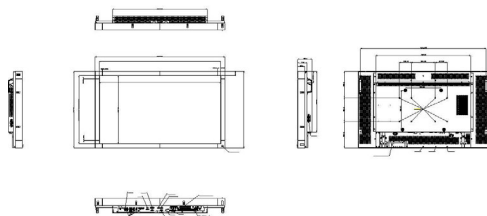

Power

- Mains power: 90-264 VAC, 50/60 Hz

- Consumption (On mode): Typ. 112W
- Standby power consumption: <0.5W

Supported Display Resolution

- Computer formats: 640 x 480, 60, 67, 72, 75Hz, 800 x 600, 56, 60, 72, 75Hz, 1024 x 768, 60Hz, 1280 x 768, 60Hz, 1280 x 800, 60Hz, 1280 x 1024, 60Hz, 1360 x 768, 60Hz, 1366 x 768, 60Hz, 1440 x 900, 60Hz, 1600 x 1200, 60Hz, 1920 x 1080, 60Hz, 1920 x 1200, 60Hz
- Video formats: 480i, 60Hz, 480p, 60Hz, 576p, 50Hz, 576i, 50Hz, 720p, 50, 60Hz, 1080i, 50, 60Hz, 1080p, 50, 60Hz

Dimensions

- Bezel thickness: 35.3mm/1.39"
- Set Width: 1091 mm
- Product weight: 26 kg
- Set Height: 646 mm
- Set Depth: 120 mm
- Set Width (inch): 43.0 inch
- Set Height (inch): 25.4 inch
- Wall Mount: 200x200mm, 400x200 mm
- Set Depth (inch): 4.7 inch
- Product weight (lb): 57.3 lb

Operating conditions

- Temperature range (operation): 0 - 40 °C
- MTBF: 50.000 hour(s)
- Relative humidity: 5 - 90 %

Accessories

- Included accessories: Remote Control, Batteries for remote control, AC Power Cord, VGA cable, User manual on CD-ROM, Quick start guide
- Optional accessories: Fixed wall mount, Flexible wall mount, Ceiling mount
- Stand: BM04642

Miscellaneous

- Bezel: metallic anthracite
- On-Screen Display Languages: English, French, German, Italian, Polish, Turkish, Russian, Simplified Chinese
- Warranty: Europe/North America: 3 years
- Regulatory approvals: CE, FCC, Class B, UL/cUL, CCC, C-Tick, RoHS

Issue date 2024-03-24

Version: 4.3.2

EAN: 87 12581 61901 5

© 2024 Koninklijke Philips N.V.
All Rights reserved.

Specifications are subject to change without notice.
Trademarks are the property of Koninklijke Philips N.V.
or their respective owners.

www.philips.com