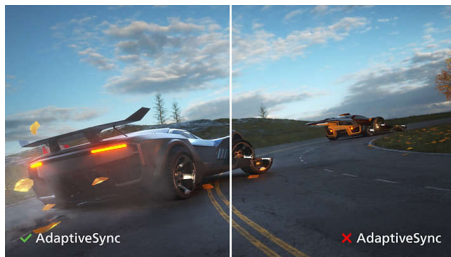

Adaptive-Sync technology