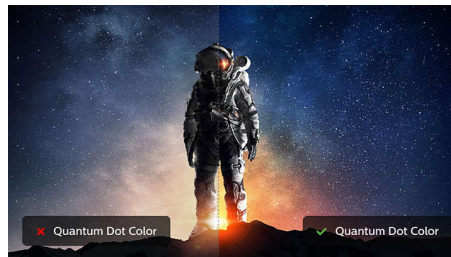

Quantum Dot Technology

Quantum Dot Technology is an innovative semiconductor nanocrystal technology that precisely emits light to produce bluer blues, greener greens and redder reds. LCD monitors with Quantum Dot color produce a more dynamic range of colors and show the true natural palette of colors in the picture. The result - vibrant, dynamic, you-gotta-see-it-to-believe-it color.