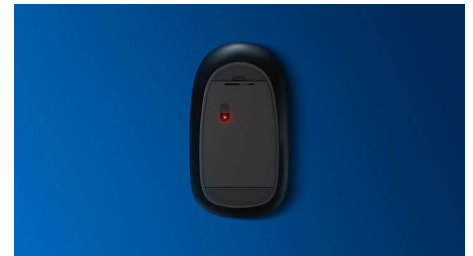

- Buttons: 6 Buttons
- Coating Type: Matte
- Connectivity: 2.4GHz wireless connection, 10 Meters effective wireless connection distance
- Design Type: Ergonomic design
- Driver Requirement: Driver-free
- Optical Sensor Precision: 800/1200/1600
- Product Type: Wireless mouse
- Handed Type: Left and right-handed

SPK7624/00

Highlights

Easy-to-connect

Easy to connect and tangle free, the wireless design makes life more simple.

Long battery life

The long battery life means you rarely have to replace the batteries, for long reliable use when you need it.

Smooth optical tracking

High definition optical tracking for smooth control

Comfortable ergonomic design

Comfortable ergonomic mouse design feels great

Buttons last millions of click

Buttons last millions of clicks for durability