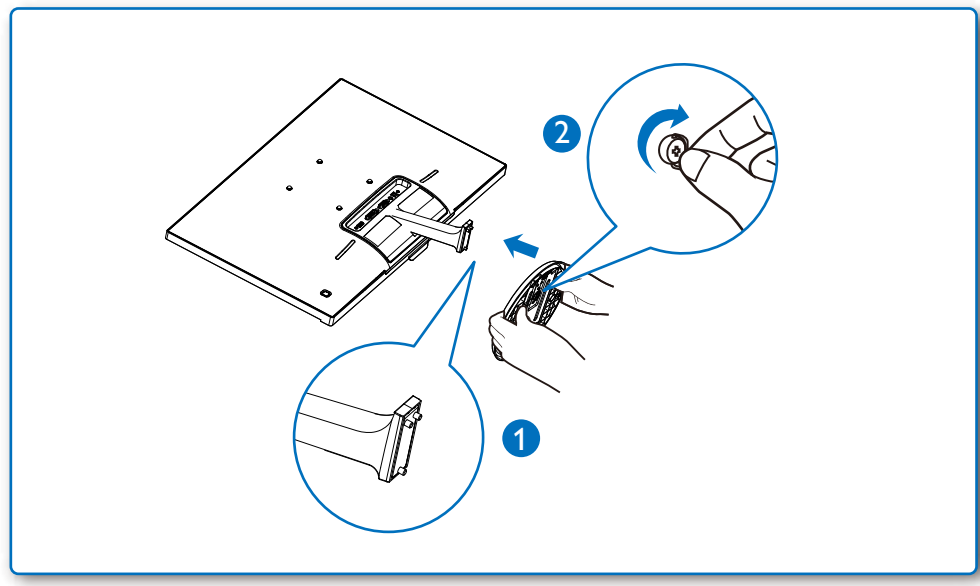

GRAPHIC DEVELOPMENT MMD	
Product name	BDM4065UC-QSG
Project no.	Folded sheet
Scale	1:1
Size Spreads	594 (W) x 210 (H) mm
Size	148.5 (W) x 210 (H) mm
Operator(s)	
Date amended	Jul. 31, 2014
VERSION No.	13
APPROVAL	
QC Lithographer	
Product Manager	
Date Check	
ARTWORK DOCUMENT	
Paper	80gsm White, woodfree coated
Numbers of colours	2C+2C
Spotcolor	
Aftertreatment	
☐ Cropping	
☐ Coating	
☐ Varnishing	
☐ Embossing	
☐ Cutterguide	
☐ Die-cut	
☐ Binding	
☐ Glue	

4