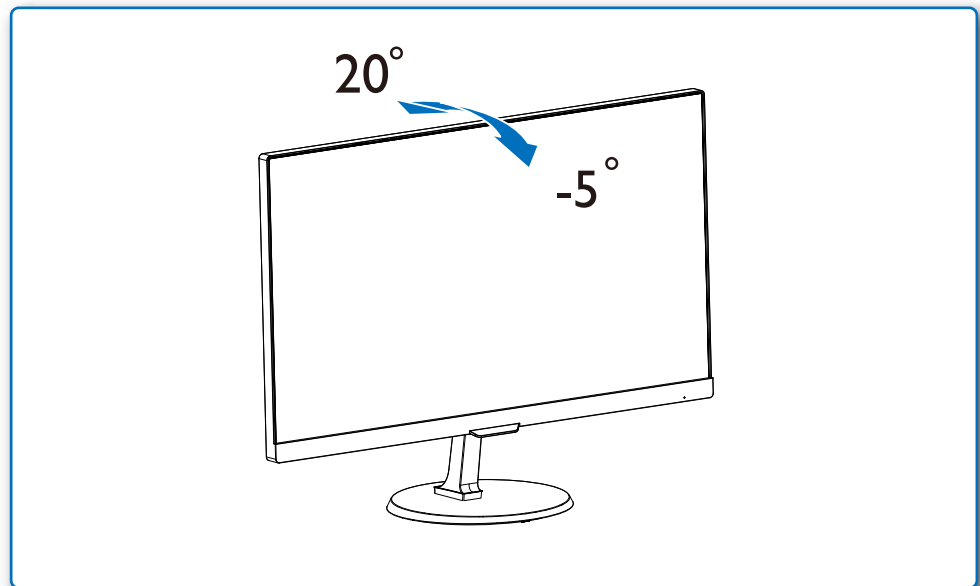

GRAPHIC DEVELOPMENT MMD	
Product name	BDM4065UC-QSG
Project no.	Folded sheet
Scale	1:1
Size Spreads	594 (W) x 210 (H) mm
Size	148.5 (W) x 210 (H) mm
Operator(s)	
Date amended	Jul. 31, 2014
VERSION No.	13
APPROVAL	
QC Lithographer	
Product Manager	
Date Check	
ARTWORK DOCUMENT	
Paper	80gsm White, woodfree coated
Numbers of colours	2C+2C
Spotcolor	
Aftertreatment	
☐ Cropping	
☐ Coating	
☐ Varnishing	
☐ Embossing	
☐ Cutterguide	
☐ Die-cut	
☐ Binding	
☐ Glue	

4