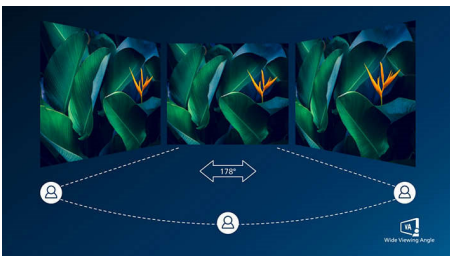

PHILIPS

Highlights

Curved display design

Desktop monitors offer a personal user experience, which suits a curve design very well. The curved screen provides a pleasant yet subtle immersion effect, which focuses on you at the center of your desk.

VA display

Philips VA LED display uses an advanced multi-domain vertical alignment technology which gives you super-high static contrast ratios for extra vivid and bright images. While standard

office applications are handled with ease, it is especially suitable for photos, web-browsing, movies, gaming, and demanding graphical applications. It's optimized pixel management technology gives you 178/178 degree extra wide viewing angle, resulting in crisp images.