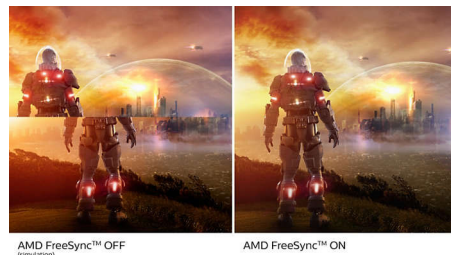

Ultra-smooth gaming

Gaming shouldn't be a choice between choppy gameplay or broken frames. With the new Philips monitor it doesn't have to be. Get fluid, artifact-free performance at virtually any framerate with AMD FreeSync™ technology, smooth quick refresh and ultra-fast response time.