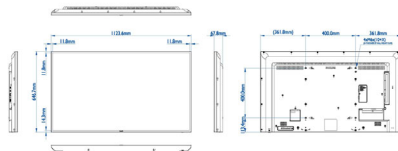

Operating conditions

- Altitude: 0 ~ 3000 m
- Temperature range (operation): 0~ 40 °C
- Temperature range (storage): -20 ~ 60 °C
- Relative humidity: 20 ~ 80% (operation), 5 - 95% (storage) %
- MTBF: 50,000 hour(s)

Power

- Mains power: 100 ~ 240 VAC, 50 ~ 60 Hz
- Consumption (On mode): 128 W
- Standby power consumption: <0.5W
- Power Saving Features: Smart Power
- Consumption (Max): 180 W
- Consumption (Typical): 140 W

Sound

- Built-in speakers: 2 x 10W RMS

Accessories

- Included accessories: AC Power Cord, RS232 cable, Batteries for remote control, Quick start guide, Remote Control, IR sensor cable (1.8M)
- Included Accessories: RS232 daisy-chain cable
- Stand: BM05923/BM02542/BM05922

Multimedia Applications

- USB Playback Video: MKV, MP4, MPEG, MPG, TS, VOB, WMV, ASF, AVI, DAT, FLV, WEBM
- USB Playback Picture: BMP, JPEG, JPG, PNG
- USB Playback Audio: AAC, M4A, MP3, WMA

Miscellaneous

- Warranty: 3 year warranty
- On-Screen Display Languages: Arabic, Simplified Chinese, Traditional Chinese, English, French, German, Italian, Polish, Russian, Spanish, Turkish, Japanese, Czech, Danish, Dutch, Finnish, Norwegian, Portuguese, Swedish
- Regulatory approvals: BSMI, CB, CCC, CE, CECP, EAC, EMF, EnergyStar 7.0, FCC, Class B, PSB, UL/cUL

Internal Player

- Storage: 8GB eMMC
- CPU: ARM Quad-core processor
- Memory: 2GB DDR3

Issue date 2021-02-03

Version: 11.0.1

12 NC: 8670 001 53881
EAN: 87 12581 75217 0

© 2021 Koninklijke Philips N.V.
All Rights reserved.

Specifications are subject to change without notice.
Trademarks are the property of Koninklijke Philips N.V.
or their respective owners.

www.philips.com