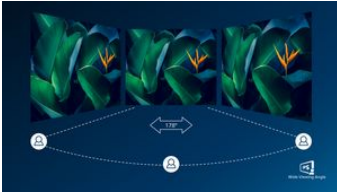

LCD monitor

- V Line
- 27" (68.6 cm)
- 1920 x 1080 (Full HD)

271V8W/89

Vivid, crisp images beyond boundaries

Philips V line wide-view monitor gives viewing beyond boundaries, great value with essential features. Adaptive-Sync delivers smooth video display. Features like anti-glare, LowBlue mode, and flicker-free for easy-on-the eyes.

Perfectly designed for your space

- Compact design saves space
- VESA mount allows for flexibility

PHILIPS

Features

IPS technology

IPS displays use an advanced technology which gives you extra wide viewing angles of 178/178 degree, making it possible to view the display from almost any angle. Unlike standard TN panels, IPS displays gives you remarkably crisp images with vivid colors, making it ideal not only for Photos, movies and web browsing, but also for professional applications which demand color accuracy and consistent brightness at all times.