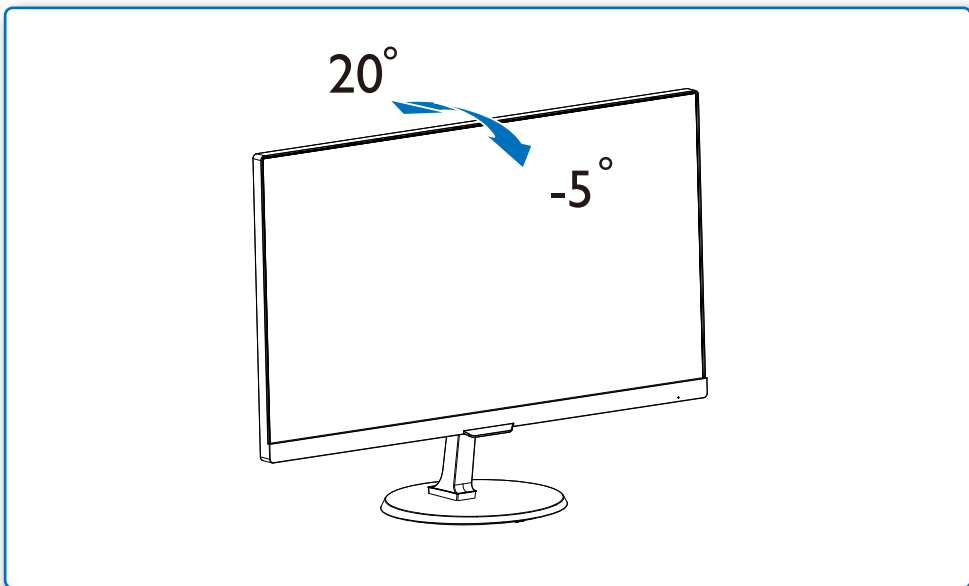

GRAPHIC DEVELOPMENT MMD	
Product name	BDM4065UC-QSG
Project no.	Folded sheet
Finishing	1:1
Scale	594 (W) x 210 (H) mm
Size Speads	148.5 (W) x 210 (H) mm
Size	
Operator(s)	
Date amended	Jul. 31, 2014
VERSION No.	13
APPROVAL	
QC Lithographer	
Product Manager	
Date Check	
ARTWORK DOCUMENT	
Paper	80gsm White, woodfree coated
Numbers of colours	2C2C
Spotcolor	
Aftertreatment	
☐ Cropping	
☐ Coating	
☐ Varnishing	
☐ Embossing	
☐ Cutterguide	
☐ Die-cut	
☐ Binding	
☐ Glue	

4