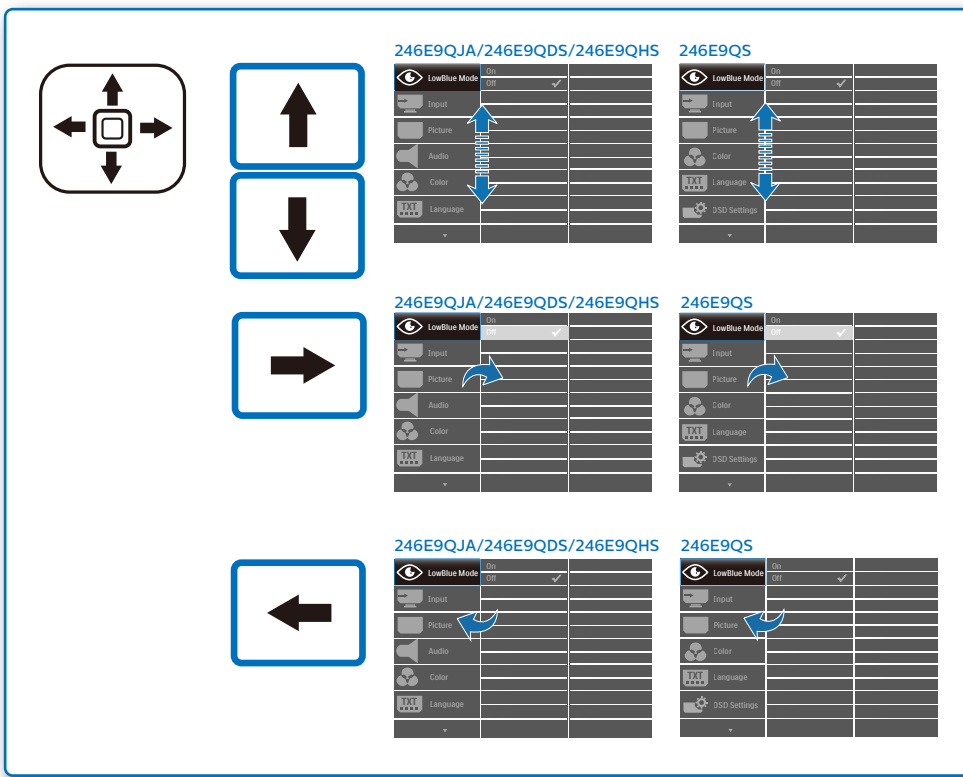

GRAPHIC DEVELOPMENT MMD	
Product name	246E9-QSG
Project no.	Folded sheet
Finishing	1:1
Scale	594 (W) x 210 (H) mm
Size Speads	148.5 (W) x 210 (H) mm
Size	
Operator(s)	
Date amended	Jan. 19, 2018
VERSION No.	13
APPROVAL	
QC Lithographer	
Product Manager	
Date Check	
ARTWORK DOCUMENT	
Paper	80gsm White, woodfree coated
Numbers of colours	2C+2C
Spotcolor	
Aftertreatment	
☐ Cropping	
☐ Coating	
☐ Varnishing	
☐ Embossing	
☐ Cutterguide	
☐ Die-cut	
☐ Binding	
☐ Glue	

3