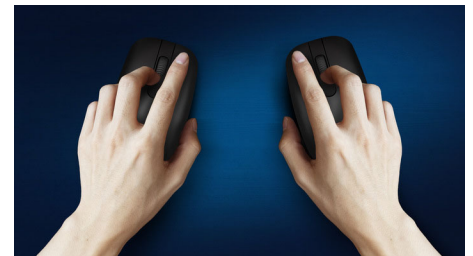

Ambidextrous mouse design

Ambidextrous shape feels good in right or left hand

Issue date 2021-12-09

Version: 3.1.1

12 NC: 8670 001 56993
EAN: 87 12581 75470 9

© 2021 Koninklijke Philips N.V.
All Rights reserved.

Specifications are subject to change without notice.
Trademarks are the property of Koninklijke Philips N.V.
or their respective owners.

www.philips.com