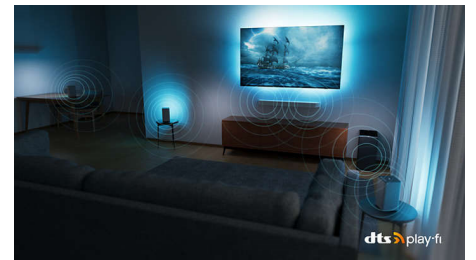

Compatibel met DTS Play-Fi

Met het Philips draadloze Home-systeem met DTS Play-Fi kunt u in enkele seconden verbinding maken met compatibele draadloze luidsprekers in uw huis. Luister naar de film in de keuken terwijl u een snack maakt. Speel overal muziek af. Blijf op de hoogte van die grote wedstrijd met het commentaar als u de kamer moet verlaten.

Sound by
Bowers & Wilkins

OLED+

IMAX
ENHANCED

Dolby Vision Atmos

dts play-fi

nvidia
G-SYNC