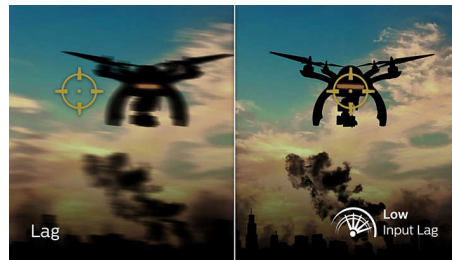

Low input lag

Input lag is the amount of time that elapses between performing an action with connected devices and seeing the result on screen. Low input lag reduces the time delay between entering a command from your devices to monitor, greatly improve on playing twitch-sensitive video games, particularly important to whom plays fast-paced, competitive games.