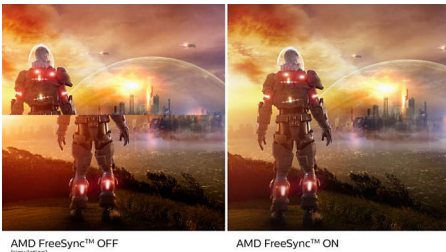

AMD FreeSync™ Premium

Gaming shouldn't be a choice between choppy gameplay or broken frames. AMD FreeSync™ Premium equips serious gamers with a fluid, tear-free gameplay experience at peak performance. There are no compromises, game confidently with a high refresh rate, low framerate compensation, and low latency.

VESA ClearMR 8000

Previously, methods to test blurry imagery were measured through MRPT. VESA Certified ClearMR acts as an alternative to MRPT and blur is tested with a digital high-speed camera. For monitors that are sent in