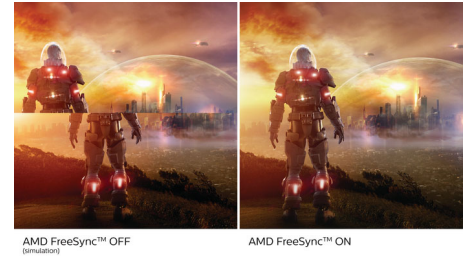

AMD FreeSync™ Premium

Gaming shouldn't be a choice between choppy gameplay or broken frames. AMD FreeSync™ Premium equips serious gamers with a fluid, tear-free gameplay experience at peak performance. There are no compromises, game confidently with a high refresh rate, low framerate compensation, and low latency.