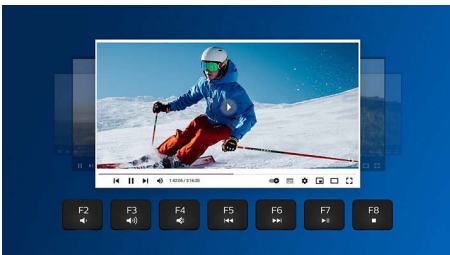

- Ergonomic palm rest for extra comfort

Designed for performance

- Convenient multi-media shortcuts
- Low-profile keys are quick and stylish looking

PHILIPS

Wireless keyboard-mouse combo
2.4 GHz Wireless Detachable palm rest, Low-profile design, Up to 3200 DPI (adjustable)

SPT6507B/40

Highlights

2.4 G wireless connection

Keep the computer wires at bay. For any keyboard/mouse equipped with this feature, you can connect the accessory to any PC via a speedy 2.4 Hz wireless connection. The simple setup process, along with the accessory's sleek design, is sure to leave your workspace looking clean and wire-free.

Ergonomic palm rest

The palm rest helps position your hands comfortably on the keyboard, and offers a comfortable place to rest your palms when you are not typing.

Multi-media shortcuts

With these multi-media shortcuts, you can easily switch to music, volume or video play by a simple click.

Intelligent power saving

With the intelligent power-saving function, this combo can go into standby and therefore save power when not in use.

Low-profile keys

The low-profile keys add a stylish look and are quick and responsive for typing.