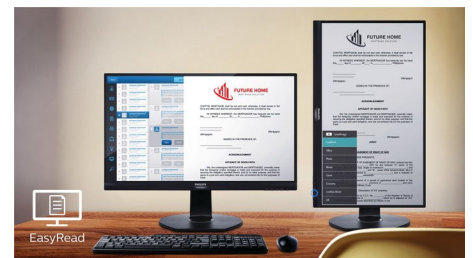

invisible down firing, top firing, rear firing, etc depending on model and design.

Compact Ergo Base

The Compact Ergo Base is a people-friendly Philips monitor base that tilts, pivot and height-adjusts so each user can position the monitor for maximum viewing comfort and efficiency.

Cable management

Cable management is an intimate design that maintains tidy workspace by organizing cables and wires required for the operation of a display device.

EasyRead mode

EasyRead mode for a paper-like reading experience