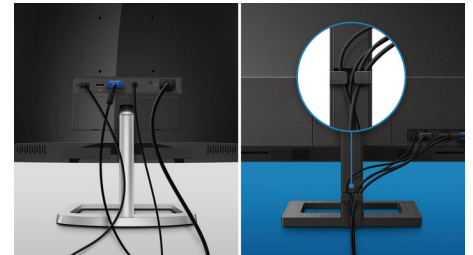

Cable management

Cable management is an intimate design that maintains tidy workspace by organizing cables and wires required for the operation of a display device.