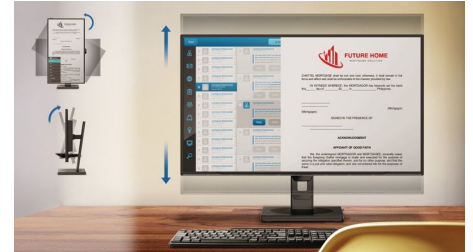

LowBlue Mode & Flicker-free

Our LowBlue Mode and Flicker-free technology have been developed to reduce eye strain and fatigue often caused by long hours in front of a monitor.

Built-in stereo speakers

A pair of high quality stereo speakers built into a display device. It can be visible front firing, or

invisible down firing, top firing, rear firing, etc depending on model and design.

Compact Ergo Base

The Compact Ergo Base is a people-friendly Philips monitor base that tilts, pivot and height-adjusts so each user can position the monitor for maximum viewing comfort and efficiency.

Cable management

Cable management is an intimate design that maintains tidy workspace by organizing cables and wires required for the operation of a display device.

EasyRead mode

EasyRead mode for a paper-like reading experience