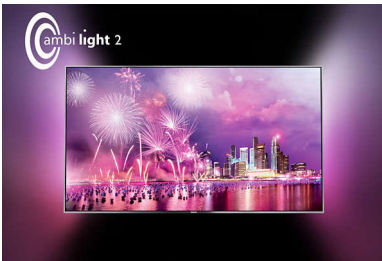

4K UHD Slim LED TV powered by Android™
164 cm (65") 4K Ultra HD LED TV, Dual Core; 8GB & expandable, DVB-T/T2/C

65PUT6800/79

Highlights

Open metal swivel stand

A television with modern, refined lines deserves a stand that lifts it above the ordinary. That's why the designers at Philips TV created this unique, open metal stand that not only integrates beautifully with your décor, it also lets you swivel the TV to adjust the viewing angle as well!

Ambilight 2-sided

You've created a home that's more than just a house, so why not choose a TV that is warm and inviting too? Philips unique Ambilight technology makes your screen much wider—and your viewing experience more immersive—by emitting an extra wide glow from two-sides of your TV screen onto the surrounding wall. Color, vibrancy and excitement move beyond the screen and into your living room to bring you a viewing experience beyond the ordinary.

4K Ultra HD

Ultra HD TV has 4 times the resolution of a conventional Full HD TV. With over 8 million pixels and our unique Ultra Resolution upscaling technology, you'll experience improved images regardless of the original content. Enjoy improved sharpness, increased depth perception, superior contrast, smooth natural motion, and flawless details.