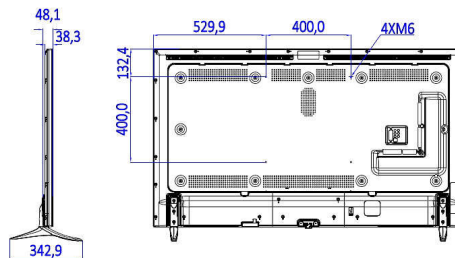

Specifications

Picture/Display

- Aspect ratio: 16:9
- Diagonal screen size (inch): 65 inch
- Diagonal screen size (metric): 164 cm
- Display: 4K Ultra HD LED
- Panel resolution: 3840x2160p
- Brightness: 350 cd/m²
- Contrast ratio (typical): 4000
- Viewing angle: 178° (H) / 178° (V)

Connectivity Enhancements

- EasyLink (HDMI CEC): One touch play, System Standby, RC pass through

Design

- Colour: Black

Dimensions

- Set Width: 1460 mm
- Set Height: 838 mm
- Set Depth: 50 mm
- Product weight: 36.9 kg
- Set width (with stand): 1460 mm
- Set height (with stand): 903 mm
- Set depth (with stand): 345 mm
- Product weight (+stand): 37.5 kg
- Wall mount compatible: M6, 400 x 400 mm