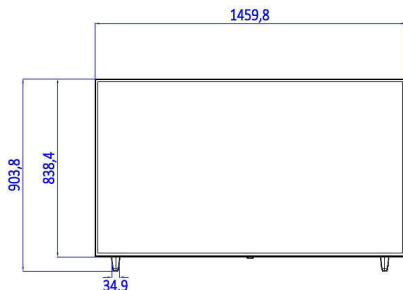

Specifications

Picture/Display

- Aspect ratio: 16:9
- Diagonal screen size (inch): 65 inch
- Diagonal screen size (metric): 164 cm
- Display: 4K Ultra HD LED
- Panel resolution: 3840x2160p
- Brightness: 350 cd/m²
- Contrast ratio (typical): 4000
- Viewing angle: 178° (H) / 178° (V)

Connectivity Enhancements

- EasyLink (HDMI CEC): One touch play, System Standby, RC pass through

Design

- Colour: Black

Dimensions

- Set Width: 1460 mm
- Set Height: 838 mm
- Set Depth: 50 mm
- Product weight: 36.9 kg
- Set width (with stand): 1460 mm
- Set height (with stand): 903 mm
- Set depth (with stand): 345 mm
- Product weight (+stand): 37.5 kg
- Wall mount compatible: M6, 400 x 400 mm