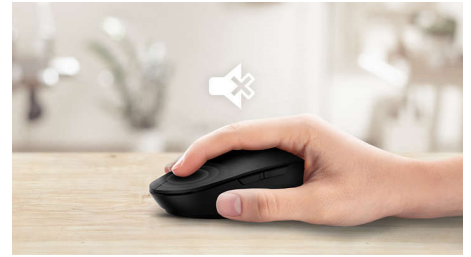

Silent design

- Reduced click sound, for a quiet and comfortable experience

Advanced technology for ultimate performance

- Up to 1,200 DPI

Comfortable, accurate control

- Ambidextrous shape feels good in right or left hand
- Comfortable ergonomic mouse design feels great
- High-definition optical tracking for smooth control

Smooth optical tracking

High-definition optical tracking for smooth control

Ambidextrous mouse design

Ambidextrous shape feels good in right or left hand

Reduced click sound

Reduced click sound, for a quiet and comfortable experience

Comfortable ergonomic design

Comfortable ergonomic mouse design feels great

Buttons last millions of click

Buttons last millions of clicks for durability

Up to 1,200 DPI

This mouse delivers precision tracking up to 1,200 DPI with higher smoothing and accuracy.