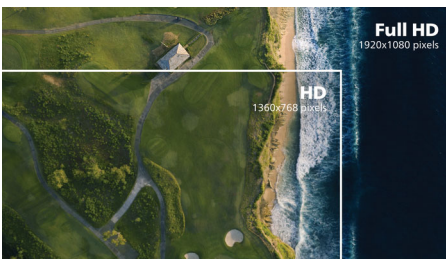

16:9 Full HD display

Picture quality matters. Regular displays deliver quality, but you expect more. This display features enhanced Full HD 1920 x 1080

resolution. With Full HD for crisp detail paired with high brightness, incredible contrast and realistic colors expect a true to life picture.