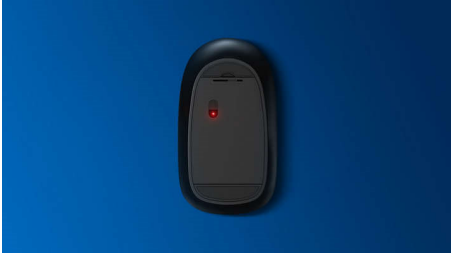

Plug and Play

- Simple plug-and-play wired USB connections

Philips reliability

- Buttons last millions of clicks for durability

Comfortable, accurate control

- Ambidextrous shape feels good in right or left hand
- Comfortable ergonomic mouse design feels great
- High-definition optical tracking for smooth control

Advanced technology for ultimate performance

- Up to 1,200 DPI

PHILIPS

Wired mouse
Plug and play Optical Sensor, Up to 1200 DPI

SPK7207BL/39

Highlights

Smooth optical tracking

High-definition optical tracking for smooth control

Plug-and-play

Simple plug-and-play wired USB connections

Up to 1,200 DPI

This mouse delivers precision tracking up to 1,200 DPI with higher smoothing and accuracy.

Wired mouse
Plug and play Optical Sensor, Up to 1200 DPI