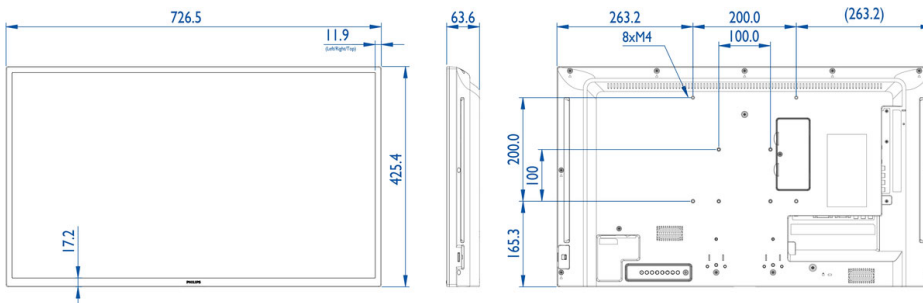

Dimensions

- Set dimensions (W x H x D): 726.5 x 425.4 x 63.6 mm
- Set dimensions in inch (W x H x D): 28.6 x 16.75 x 2.5 inch
- Bezel width: 11.9 (TLR) / 17.2 (B) mm
- Wall Mount: 100x100mm, 200x200 mm, M4
- Product weight: 5.20 kg
- Product weight (lb): 14.74 lb

Operating conditions

- Temperature range (operation): 5 ~ 40 °C
- Temperature range (storage): -20 ~ 60 °C
- Relative humidity: 20 ~ 80 %
- MTBF: 50,000 hour(s)

Power

- Consumption (Typical): 57 W
- Standby power consumption: <0.5 W
- Mains power: AC 100 - 240V, 50 - 60Hz

Sound

- Built-in speakers: 2 x 10W RMS

Accessories

- Included accessories: Remote Control, Batteries for remote control, AC Power Cord, VGA cable, RS232 cable, Quick start guide, Warranty Leaflet

Miscellaneous

- On-Screen Display Languages: English, French, German, Italian, Japanese, Polish, Russian, Spanish, Simplified Chinese, Turkish, Traditional Chinese
- Regulatory approvals: CE, UL/cUL, CCC, C-Tick, CB, BSMI, EPA, CECP, GOST
- Warranty: 3 year send-back warranty or warranty replacement shipment (Do not include removing and installing the display.)

Issue date 2022-07-14

Version: 7.2.1

12 NC: 8670 001 33964
EAN: 87 12581 73727 6

© 2022 Koninklijke Philips N.V.
All Rights reserved.

Specifications are subject to change without notice.
Trademarks are the property of Koninklijke Philips N.V.
or their respective owners.

www.philips.com