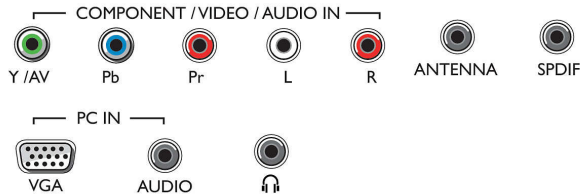

Sound

- Output power (RMS): 16W
- Sound Enhancement: Incredible Surround, Clear Sound, Auto Volume Leveler, Bass Control, Smart Sound

Connectivity

- Number of HDMI connections: 3
- Number of component in (YPbPr): 1
- EasyLink (HDMI-CEC): One touch play, Device Auto Power OFF, INlink Control, TV Auto Power On
- Number of USBs: 1
- Other connections: Digital audio out (coaxial), Audio in (VGA/DVI), Headphone out, PC-In VGA, Antenna IEC/IFC (ATV)

Power

- Mains power: AC 110 - 240V 50/60 Hz
- Ambient temperature: 5 °C to 35 °C
- Standby power consumption: $\leq 0.5\text{ W}$
- Power Saving Features: Auto switch-off timer, Eco mode, Picture mute (for radio)
- Off mode power consumption: ≤ 0.5
- Annual energy consumption: 192 kWh

Accessories

- Included accessories: Remote Control, Table top stand, Power cord, Quick start guide, Legal and safety brochure, Warranty Leaflet

Dimensions

- Set Width: 1124 mm
- Set Height: 660 mm
- Set Depth: 77 mm
- Product weight: 13.1 kg
- Set width (with stand): 1124 mm
- Set height (with stand): 687 mm
- Set depth (with stand): 256 mm
- Product weight (+stand): 13.7 kg
- Box width: 1330 mm
- Box height: 760 mm
- Box depth: 132 mm
- Weight incl. Packaging: 17.3 kg
- Wall mount compatible: 400 x 200 mm

Connections

Side

Rear

Issue date 2023-10-05

Version: 2.0.1

EAN: 87 18863 00480 7

© 2023 Koninklijke Philips N.V.
All Rights reserved.

Specifications are subject to change without notice.
Trademarks are the property of Koninklijke Philips N.V.
or their respective owners.

www.philips.com

* EPG and actual visibility (up to 8 days) is country and operator dependent.

* Energy consumption in kWh per year, based on the power consumption of the television operating 4 hours per day for 365 days. The actual energy consumption will depend on how the television is used.

* The TV supports DVB reception for 'Free to air' broadcast. Specific DVB operators may not be supported. An up to date list can be found in the FAQ section of the Philips support website. For some operators Conditional Access and subscription are required. Contact your operator for more information.

* (Philips) only compatible with specific Philips player device.