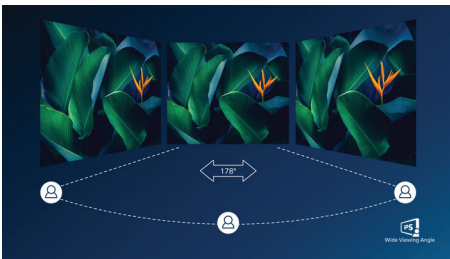

Perfectly designed for your space

- Compact design saves space

PHILIPS

LCD monitor
V Line 24 (23.8" / 60.5 cm diag.), 1920 x 1080 (Full HD)

241V8B/89

Highlights

100Hz Fast refresh

This Philips display refreshes the screen image up to 100 times per second which makes this monitor much faster than a standard display. With a 100Hz frame rate, gamers are able to find those critical images on the screen that show enemy movement in an ultra-smooth motion so that they are easily targetable.

IPS technology

IPS displays use an advanced technology which gives you extra wide viewing angles of 178/178 degree, making it possible to view the display from almost any angle. Unlike standard TN panels, IPS displays gives you remarkably crisp images with vivid colors, making it ideal not only for Photos, movies and web browsing, but also for professional applications which demand color accuracy and consistent brightness at all times.