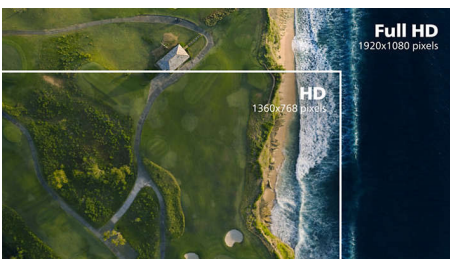

16:9 Full HD display

Picture quality matters. Regular displays deliver quality, but you expect more. This display features enhanced Full HD 1920 x 1080

resolution. With Full HD for crisp detail paired with high brightness, incredible contrast and realistic colours, expect a true-to-life picture.