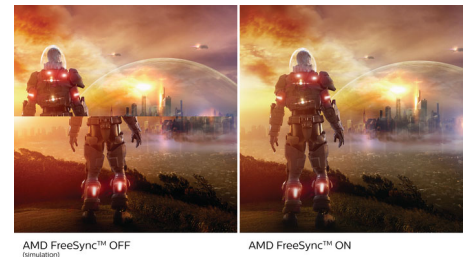

Ultra-smooth gaming

Gaming shouldn't be a choice between choppy gameplay or broken frames. With the new Philips monitor it doesn't have to be. Get fluid, artifact-free performance at virtually any framerate with AMD FreeSync™ technology, smooth quick refresh and ultra-fast response time.

reddot award 2018
winner

Red Dot Design Award

Red Dot stands for belonging to the best in design and business

The design communicates the promise of innovation through very thin panel and minimal stand archetype allowing the monitor to blend seamlessly into the home.

Zero Bezel

UltraSlim

USB-C

Quad HD

Multiview

Ultra Wide Color

HDR

AMD FreeSync

HDMI HIGH DEFINITION MULTIMEDIA INTERFACE