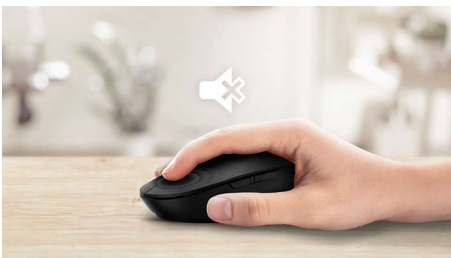

Silent design

- Reduced click sound, for quiet and comfortable experience

Advanced technology for ultimate performance

- Up to 3,200 DPI

Wireless convenience

- 2.4G wireless connection for a completely cordless workspace
- Intelligent power saving

Wireless mouse
2.4GHz Wireless Silent design, low battery warning, Up to 3200 DPI (adjustable)

SPK7507B/94

Highlights

Smooth optical tracking

High definition optical tracking for smooth control

Comfortable ergonomic design

Comfortable ergonomic mouse design feels great

Buttons last millions of click

Buttons last millions of clicks for durability

Reduced click sound

Reduced click sound, for quiet and comfortable experience

2.4G wireless connection