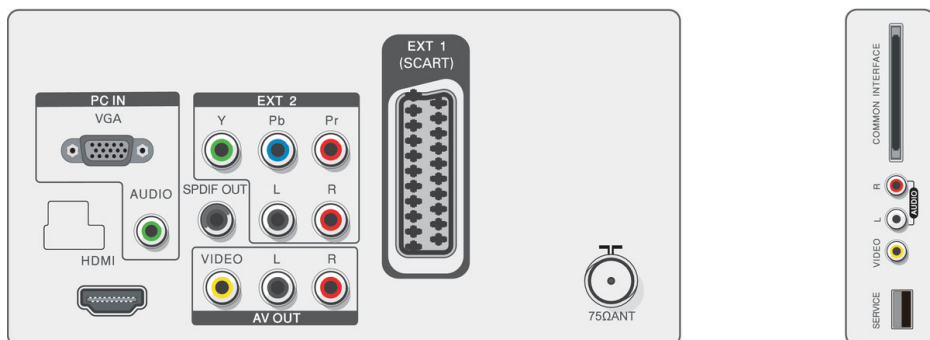

- Other convenience: VESA mount (100x100mm)
- Screen Format Adjustments: Widescreen, Normal, Zoom 1, Zoom 2
- Smart mode: Movie, Personal, Vivid, Standard, Eco
- SmartSound: Music, Speech, Personal
- Teletext: 1000 page Smart Text

Tuner/Reception/Transmission

- Aerial Input: 75 ohm coaxial (IEC75)
- TV system: PAL I, PAL B/G, PAL D/K, SECAM B/G, SECAM D/K, SECAM L/L'
- Video Playback: NTSC, SECAM, PAL
- Tuner Display: PLL
- Digital TV: DVB Terrestrial *
- Tuner bands: Hyperband, S-Channel, UHF, VHF

Connectivity

- Signal Input: VGA (Analog), HDMI, PC Audio in
- Ext 1: SCART in
- Ext 2: YPbPr in, Audio L/R in
- Ext 3: CVBS out, Audio L/R out
- Other connections: Common Interface, CVBS in, Audio L/R in, USB Service port, S/PDIF out (coaxial)

Power

- On mode: 45W (Typ.@monitor mode)
- Off mode: <0.3W
- Ambient temperature: 0 °C to 40 °C
- Mains power: 100-240V, 50/60Hz

Dimensions

- Product with stand (mm): 399 x 560 x 176 mm
- Product without stand (mm): 364 x 560 x 65 mm
- Packaging in mm (WxHxD): 477 x 653 x 160 mm

Weight

- Product with stand (kg): 5.53 kg
- Product without stand (kg): 5.35 kg
- Product with packaging (kg): 7.59 kg

Accessories

- Included accessories: Table top stand, Power cord, Quick start guide, User Manual, Remote Control, Batteries for remote control

Issue date 2022-05-10

Version: 3.2.3

12 NC: 8670 000 56362
EAN: 87 12581 50497 7

© 2022 Koninklijke Philips N.V.
All Rights reserved.

Specifications are subject to change without notice.
Trademarks are the property of Koninklijke Philips N.V.
or their respective owners.

www.philips.com