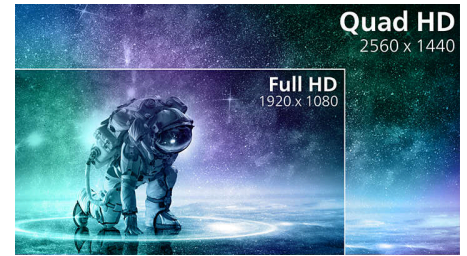

Crystalclear images

These Philips screens deliver Crystalclear, Quad HD 2560x1440 or 2560x1080 pixel images. Utilizing high performance panels with high density pixel count, enabled by high bandwidth sources, these new displays will make your images and graphics come alive. Whether you are demanding professional requiring extremely detailed information for CAD-CAM solutions, using 3D graphic applications or a financial wizard working on huge spreadsheets, Philips displays will give you Crystalclear images.