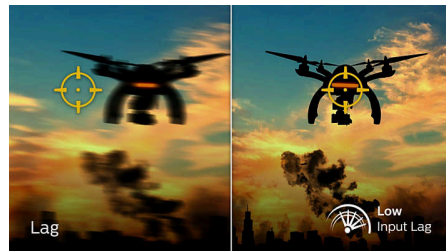

Low Input Lag

Input lag is the amount of time that elapses between performing an action with connected devices and seeing the result on screen. Low input lag reduces the time delay between entering a command from your devices to monitor, greatly improve on playing twitch-sensitive video games, particularly important to whom plays fast-paced, competitive games.

325M2CRZ/75