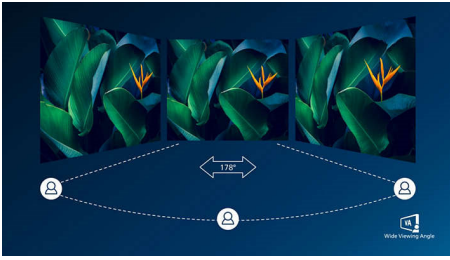

PHILIPS

LCD monitor
V Line 27" (68.6 cm), 1920 x 1080 (Full HD)

Highlights

VA display

The Philips VA LED display uses an advanced multi-domain vertical alignment technology that gives you super-high static contrast ratios for extra-vivid and bright images. While standard office applications are handled with ease, it is especially suitable for photos, web browsing, films, gaming and demanding graphical applications. Its optimised pixel management technology gives you a 178/178 degree extra-wide viewing angle, resulting in crisp images.