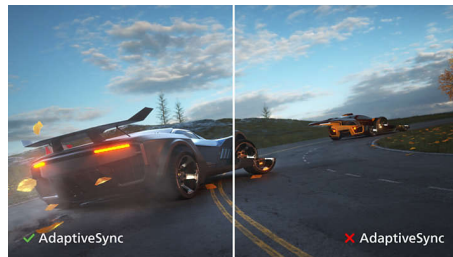

Adaptive-Sync technology

Gaming shouldn't be a choice between choppy gameplay or broken frames. Get fluid, artefact-free performance at virtually any frame rate with Adaptive-Sync technology, smooth quick refresh and ultra-fast response time.