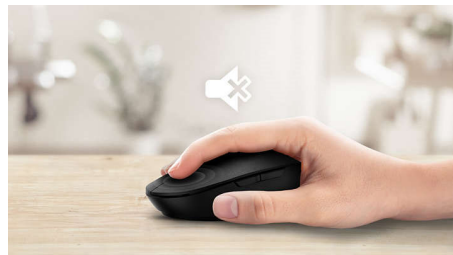

Comfortable ergonomic design

Comfortable ergonomic mouse design feels great

Ambidextrous mouse design

Ambidextrous shape feels good in right or left hand

Buttons last millions of click

Buttons last millions of clicks for durability

Reduced click sound

Reduced click sound, for a quiet and comfortable experience

2.4 G wireless connection

Keep the computer wires at bay. For any keyboard/mouse equipped with this feature, you can connect the accessory to any PC via a speedy 2.4 Hz wireless connection. The simple