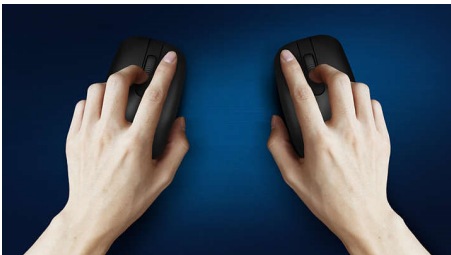

Comfortable, accurate control

- Ambidextrous shape feels good in right or left hand
- Comfortable ergonomic mouse design feels great
- High-definition optical tracking for smooth control

Philips reliability

- Buttons last millions of clicks for durability

PHILIPS

Wireless mouse
2.4 GHz Wireless Optical Sensor, Silent design

Highlights

Smooth optical tracking

High-definition optical tracking for smooth control

Comfortable ergonomic design

Comfortable ergonomic mouse design feels great

Ambidextrous mouse design

Ambidextrous shape feels good in right or left hand

Buttons last millions of click

Buttons last millions of clicks for durability