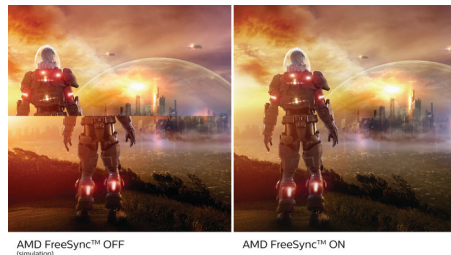

Ultra-smooth gaming

Gaming shouldn't be a choice between choppy gameplay or broken frames. With the new Philips monitor it doesn't have to be. Get fluid, artifact-free performance at virtually any framerate with AMD FreeSync™ technology, smooth quick refresh and ultra-fast response time.