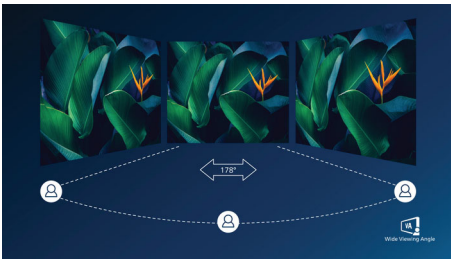

PHILIPS

Highlights

Curved display design

Desktop monitors offer a personal user experience, which suits a curve design very well. The curved screen provides a pleasant yet subtle immersion effect, which focuses on you at the center of your desk.

VA display

Philips VA LED display uses an advanced multi-domain vertical alignment technology which gives you super-high static contrast ratios for extra vivid and bright images. While standard office applications are handled with ease, it is especially suitable for photos, web-browsing, movies, gaming, and demanding graphical applications. It's optimized pixel management technology gives you 178/178 degree extra wide viewing angle, resulting in crisp images.