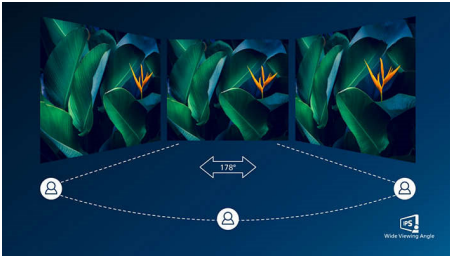

Full HD LCD monitor
V Line 22 (21.5" / 54.6 cm diag.), 1920 x 1080 (Full HD)

223V7QHSW/94

Highlights

IPS technology

IPS displays use an advanced technology which gives you extra wide viewing angles of 178/178 degree, making it possible to view the display from almost any angle. Unlike standard TN panels, IPS displays gives you remarkably crisp images with vivid colors, making it ideal not only for Photos, movies and web browsing, but also for professional applications which demand color accuracy and consistent brightness at all times.