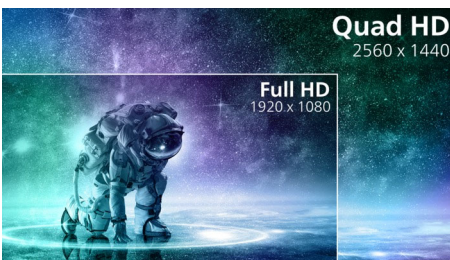

Crystalclear images

These Philips screens deliver Crystalclear, Quad HD 2560x1440 or 2560x1080 pixel

images. Utilizing high performance panels with high density pixel count, enabled by high bandwidth sources like USB-C, Displayport, HDMI, these new displays will make your images and graphics come alive. Whether you are demanding professional requiring extremely detailed information for CAD-CAM solutions, using 3D graphic applications or a financial wizard working on huge spreadsheets, Philips displays will give you Crystalclear images.