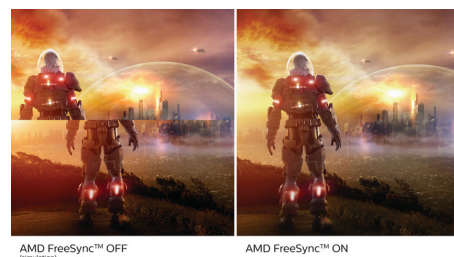

AMD FreeSync™ Premium

Gaming shouldn't be a choice between choppy gameplay or broken frames. AMD FreeSync™ Premium equips serious gamers with a fluid, tear-free gameplay experience at peak performance. There are no compromises, game confidently with a high refresh rate, low framerate compensation, and low latency.