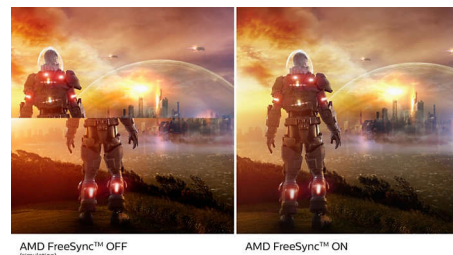

AMD FreeSync™ Premium

Gaming shouldn't be a choice between choppy gameplay or broken frames. AMD FreeSync™ Premium equips serious gamers with a fluid, tear-free gameplay experience at peak performance. There are no compromises, game confidently with a high refresh rate, low framerate compensation, and low latency.