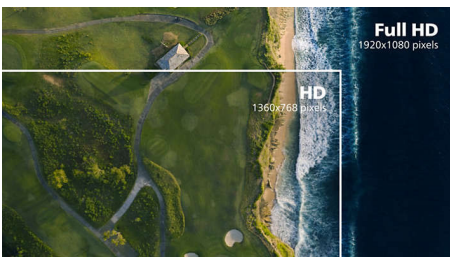

16:9 Full HD display

Picture quality matters. Regular displays deliver quality, but you expect more. This display

features enhanced Full HD 1920 x 1080 resolution. With Full HD for crisp detail paired with high brightness, incredible contrast and realistic colors expect a true to life picture.