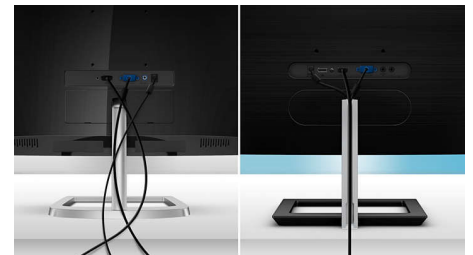

Concealed cables

For a cleaner workspace, this monitor features an elegant solution for cable management. No need to bundle cables with extra ties. An elongated slot provides a hidden storage for cables. It conceals cables and looks great in most environments, especially for a small space or the desk that faces a wall or a window. This design cleans up messy cables, for a more organized desk.