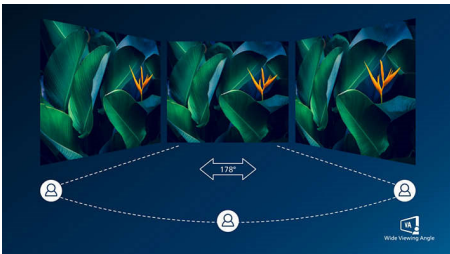

PHILIPS

Full HD Curved LCD display
E Line 32 (31.5" / 80 cm diag.), 1920 x 1080 (Full HD)

322E1C/27

Highlights

Curved display design

Desktop monitors offer a personal user experience, which suits a curve design very well. The curved screen provides a pleasant yet subtle immersion effect, which focuses on you at the center of your desk.

VA display

Philips VA LED display uses an advanced multi-domain vertical alignment technology which gives you super-high static contrast ratios for extra vivid and bright images. While standard office applications are handled with ease, it is especially suitable for photos, web-browsing, movies, gaming, and demanding graphical applications. It's optimized pixel management technology gives you 178/178 degree extra wide viewing angle, resulting in crisp images.