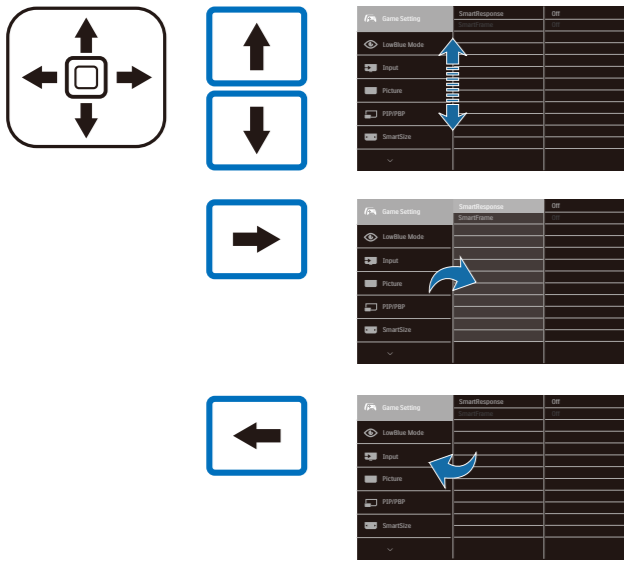

3

4