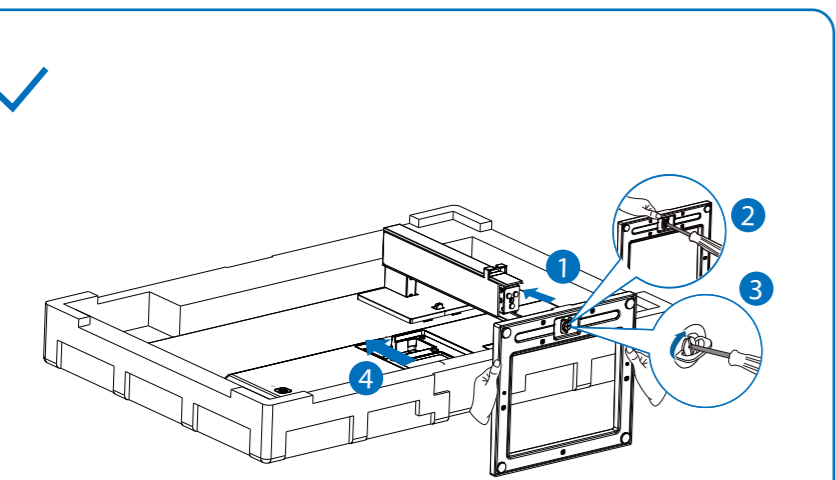

* Different according to region.
Display design may differ from those illustrated.

1