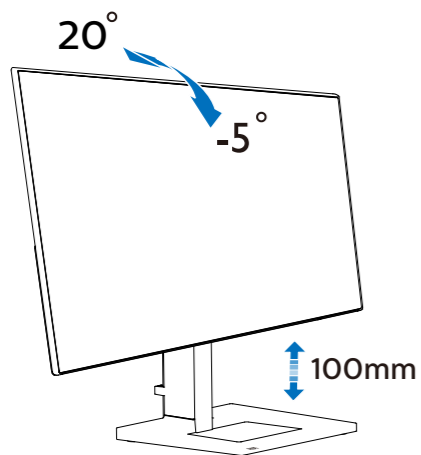

3

4