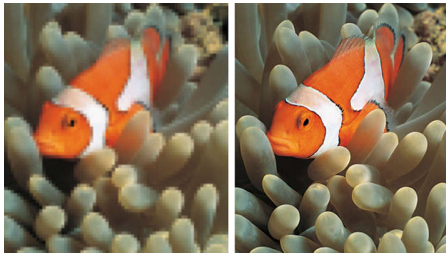

Highlights

Pixel Plus 2 HD

Pixel Plus 2 HD offers the unique combination of ultimate sharpness, natural detail, increased depth, vivid colors and smooth and natural motion from standard TV, High Definition signals and multimedia sources. Each pixel of the incoming picture is enhanced to better match the surrounding pixels, resulting in a more natural picture. Artifacts in compressed multimedia content are detected and reduced, ensuring that the picture is clean and razor sharp. Digital noise reduction ensures that the picture is perfectly smooth yet razor sharp.