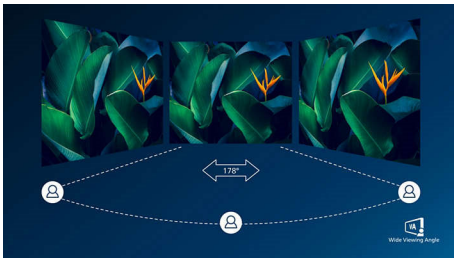

PHILIPS

Curved LCD monitor with Ultra Wide-Color
E Line 32 (31.5" / 80 cm diag.), 2560 x 1440 (QHD)

Highlights

Curved display design

Desktop monitors offer a personal user experience, which suits a curve design very well. The curved screen provides a pleasant yet subtle immersion effect, which focuses on you at the center of your desk.

VA display

Philips VA LED display uses an advanced multi-domain vertical alignment technology which gives you super-high static contrast ratios for

extra vivid and bright images. While standard office applications are handled with ease, it is especially suitable for photos, web-browsing, movies, gaming, and demanding graphical applications. Its optimized pixel management technology gives you 178/178 degree extra wide viewing angle, resulting in crisp images.