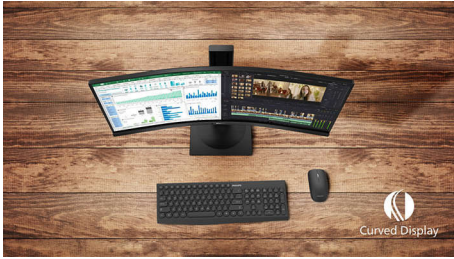

Philips
Curved LCD monitor with
Ultra Wide-Color

E Line

32 (31.5" / 80 cm diag.)
2560 x 1440 (QHD)

325E1C

Simply immersive

The 32" curved E line display offers a truly immersive experience in a stylish design. Crystal-clear QHD with Ultra wide-color and AMD FreeSync technology brings your images alive!

Curved design inspired by the world around us

- Curved display design for more immersive experience

Superb Picture Quality

- SmartContrast for rich black details
- VA display delivers awesome images with wide viewing angles
- Crystalclear images with Quad HD 2560 x 1440 pixels
- Ultra Wide-Color wider range of colors for a vivid picture
- SmartImage game mode optimized for gamers
- Effortlessly smooth gameplay with AMD FreeSync™ technology

PHILIPS

Curved LCD monitor with Ultra Wide-Color
E Line 32 (31.5" / 80 cm diag.), 2560 x 1440 (QHD)

Highlights

Curved display design

Desktop monitors offer a personal user experience, which suits a curve design very well. The curved screen provides a pleasant yet subtle immersion effect, which focuses on you at the center of your desk.

VA display

Philips VA LED display uses an advanced multi-domain vertical alignment technology which gives you super-high static contrast ratios for

extra vivid and bright images. While standard office applications are handled with ease, it is especially suitable for photos, web-browsing, movies, gaming, and demanding graphical applications. Its optimized pixel management technology gives you 178/178 degree extra wide viewing angle, resulting in crisp images.