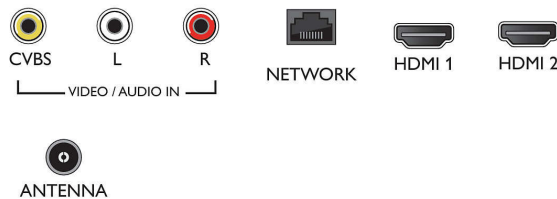

Connections

Side

Down

Issue date 2023-10-05

Version: 8.5.1

EAN: 87 18863 01961 0

© 2023 Koninklijke Philips N.V.
All Rights reserved.

Specifications are subject to change without notice.
Trademarks are the property of Koninklijke Philips N.V.
or their respective owners.

www.philips.com