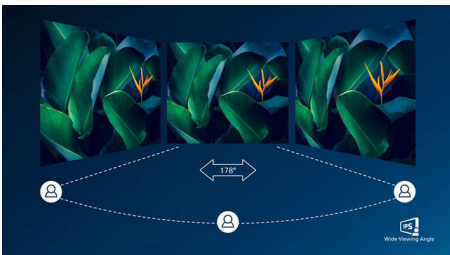

Designed for sustainability

- PowerSensor saves up to 75% energy costs

PHILIPS

LCD monitor with USB-C docking
5000 series 27" (68.5 cm), 2560 x 1440 (QHD)

27B1U5601H/75

Highlights

USB-C Docking with RJ45

Simplify all peripherals from monitor to PC using one-cable-docking USB Type-C connector, includes networking, high resolution video output from PC to monitor, and surfing on Internet without an additional network cable, even without LAN port on your notebook. RJ45 connection through USB-C offers a fast and secure connection when needed. Getting the fastest data speeds allows you to transfer data from a HDD to your PC faster than ever. Additionally, USB-C with power delivery can even enable you to power and charge your notebook from the monitor, eliminating the need for extra power cables.

IPS technology

IPS displays use an advanced technology which gives you extra wide viewing angles of 178/178 degree, making it possible to view the display from almost any angle - even in 90 degree Pivot mode! Unlike standard TN panels, IPS displays gives you remarkably crisp images with vivid colors, making it ideal not only for Photos,