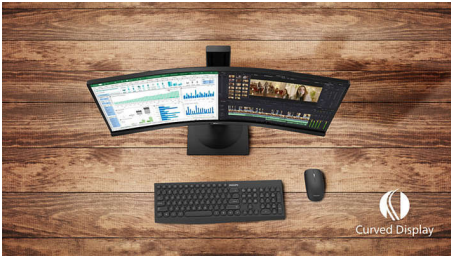

### Features designed for you

- DisplayPort connection for maximum visuals
- HDMI-ready for Full HD entertainment
- Built-in stereo speakers for multimedia

### Elegant Design

- Elegant, slim design complements your home decor

### Superb Picture Quality

- SmartImage Lite for easy optimised image settings
- SmartContrast for deep black level details
- 16:9 Full HD display for crisp, detailed images
- Less eye fatigue with Flicker-Free technology
- VA display delivers awesome images with wide viewing angles
- Ultra Wide-Color wider range of colours for a vivid picture

## Curved display design

Desktop monitors offer a personal user experience, which suits a curved design very well. The curved screen provides a pleasant yet subtle immersion effect, which focuses on you at the centre of your desk.